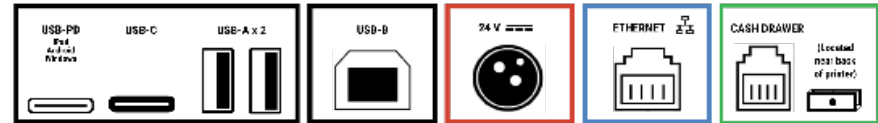

EPSON THERMAL PRINTER TM-M30iii

Forgot to schedule your installation and training? No worries!
Please email the Product Success Team so we can best assist you.