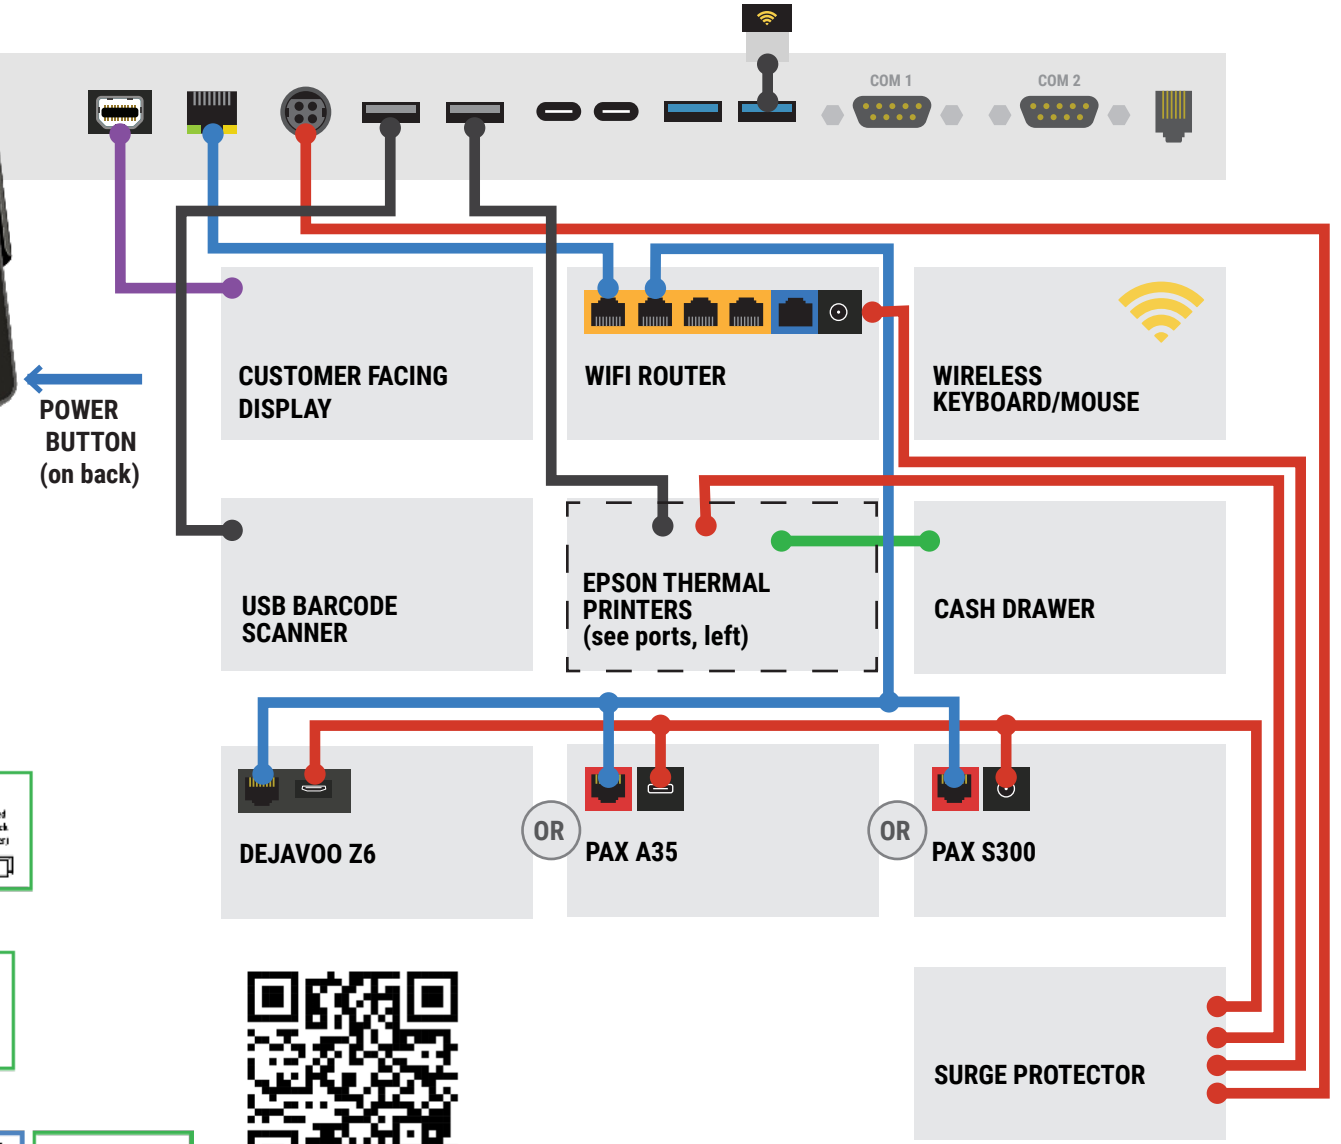

- Mini Display Cable
- Power Source/Supply
- USB
- Ethernet/Internet
- Cash Drawer Data Cable

Exatouch All-in-One Terminal

← **POWER BUTTON**
(on back)

EPSON THERMAL PRINTER TM-M30

EPSON THERMAL PRINTER TM-M30ii