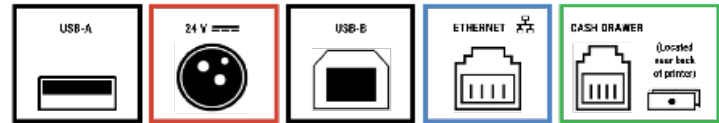

- Mini Display Cable
- Power Source/Supply
- USB
- Ethernet/Internet
- Cash Drawer Data Cable

Exatouch All-in-One Terminal

← **POWER BUTTON**
(on back)

EPSON THERMAL PRINTER TM-M30

EPSON THERMAL PRINTER TM-M30ii