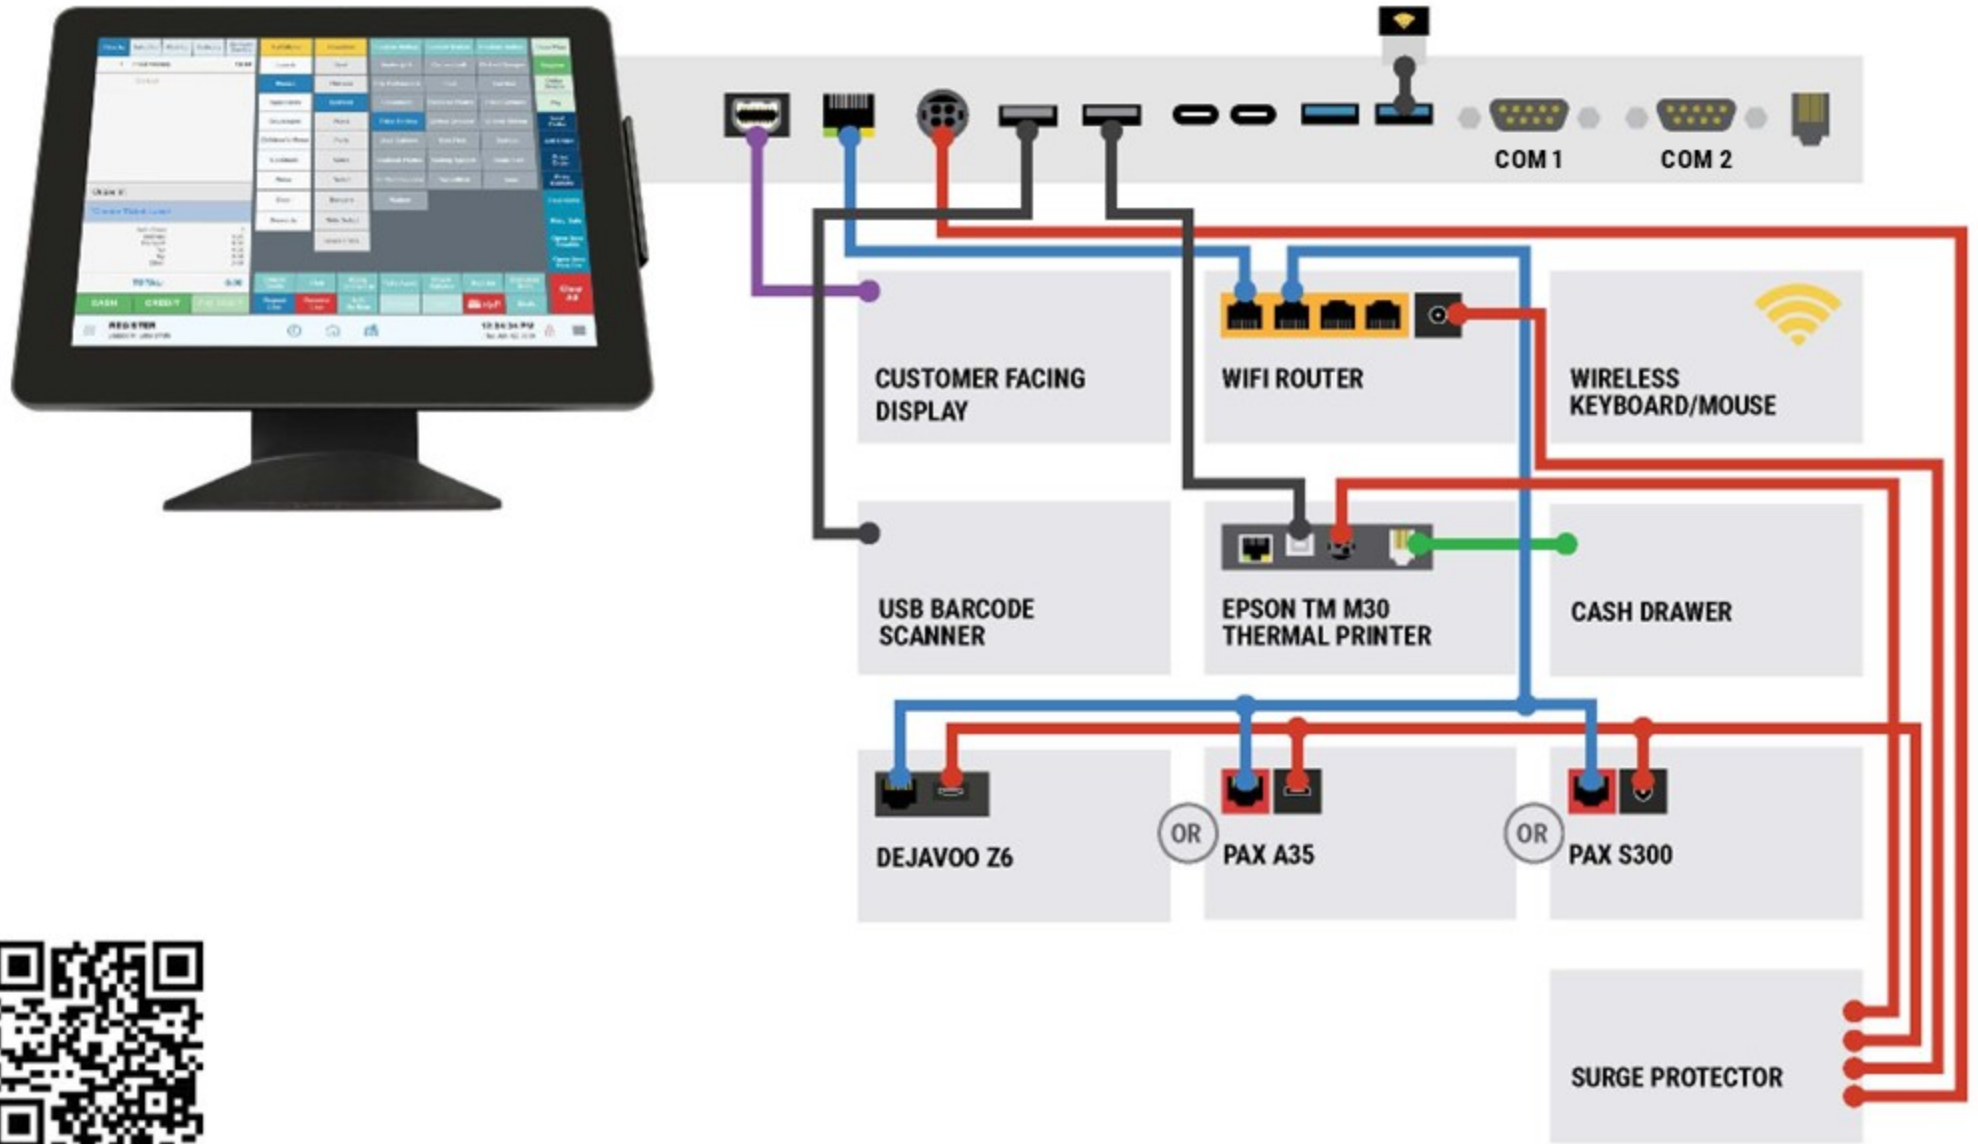

WIRING DIAGRAM - TOUCH DYNAMIC PULSE

- Mini Display Cable
- Power Source/Supply
- USB
- Ethernet/Internet
- Cash Drawer Data Cable

Forgot to schedule your installation and training? No worries!
Please email the Product Success Team so we can best assist you.